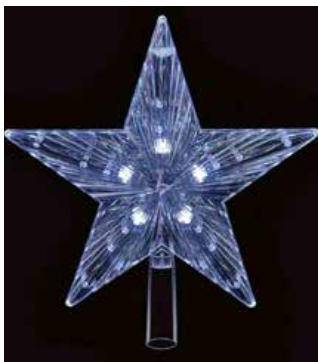

LIGHT UP TREE TOPPERS

VD083

STAR

Color Changing Light from Red, Green, Blue
8.5" Width, 9.25" Tall
3 x AA Batteries (not included)

VD085

SNOWFLAKE

Color Changing Light from Red, Green, Blue
8.75" Width, 13.5" Tall
3 x AA Batteries (not included)

TREE TOPPER PROJECTOR

VD086

SNOWFLAKE PROJECTOR

Color Changing Light from Red, Green, Blue
White Glitter Snowflake
8.66" Width, 9.5" Tall
3 x AA Batteries (not included)
Indoor Use

TREE TOPPERS

VXD0248

GLITTERING WHITE STAR

9.75" Width, 14.75" Tall