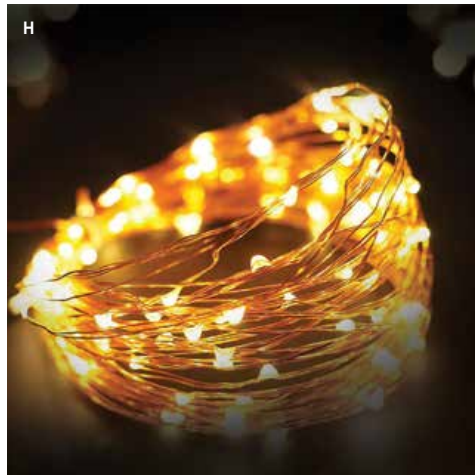

E. VXSL07

HOLIDAY BAGS

10 LED Warm White Lights
6 FT. Total Length
2 x AA Batteries (not included)

F. VXSL08

GLITTER STAR LIGHTS

10 LED Warm White Lights
6 FT. Total Length
2 x AA Batteries (not included)

COPPER WIRE STRING LIGHTS