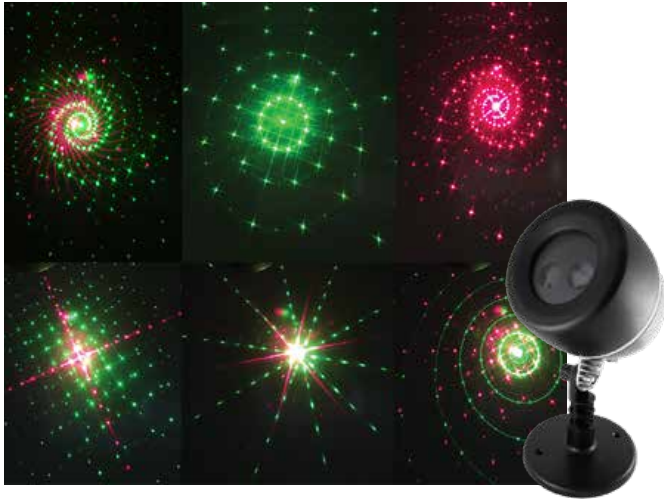

LAS6049
GALAXY LASER MOTION LIGHT
Projects Blue & Green, Blue Only Lights
On Dusk / Off Dawn

OUTDOOR PROJECTOR

LAS6042
STARS LASER MOTION LIGHT
Projects RED & Green, Red Only, Green Only Lights
On Dusk / Off Dawn