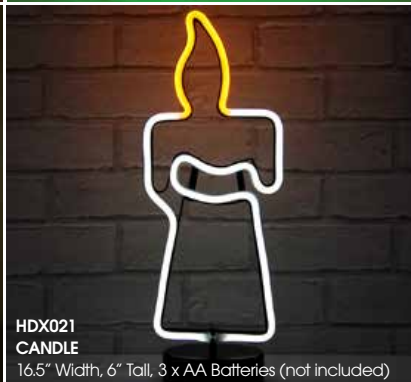

NEON TABLE LAMP

HDX018
ANGEL
9.45" Width, 11.8" Tall, 2 x AA Batteries (not included)

HDX019
CHRISTMAS TREE
7.5" Width, 11.8" Tall, 2 x AA Batteries (not included)

HDX020
STAR
10" Width, 9.65" Tall, 2 x AA Batteries (not included)