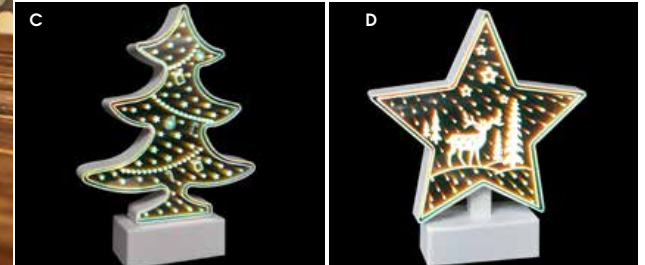

INFINITY MIRROR LIGHTS

- **A. HDX014**
  3D HOHOHO
  19.69" Width, 5.24" Tall, 3 x AA Batteries (not included)
- **B. HDX016**
  3D SNOW FLAKE
  5.51" Width, 7.09" Tall, 2 x AA Batteries (not included)
- **C. HDX015**
  3D CHRISTMAS TREE
  5.71" Width, 7.68" Tall, 2 x AA Batteries (not included)
- **D. HDX017**
  3D STAR
  6" Width, 7" Tall, 2 x AA Batteries (not included)

NEON TABLE LAMP

INFINITY CIRCULAR MIRROR LIGHTS

- **E. HDX001 : SMALL HOLIDAY TREE**
  28 Green LEDs, On / Off Switch, 4.3" Width, 6.2" Tall, 3 x AA Batteries (not included)
- **F. HDX002 : LARGE HOLIDAY TREE**
  76 Green LEDs, On / Off Switch, 10.6" Width, 14" Tall, 3 x AA Batteries (not included)
- **G. HDX003 : HOLIDAY STAR**
  60 White LEDs, On / Off Switch, 10.6" Width, 14" Tall, 3 x AA Batteries (not included)