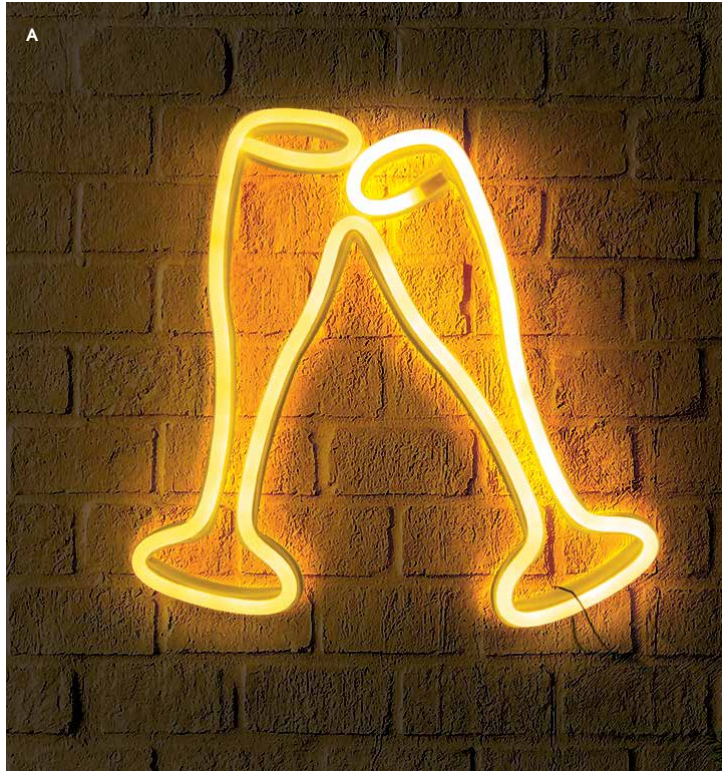

NEW YEAR'S PARTY DECOR

A. VAN08
TOASTING GLASSES NEON LIGHT
Warm White Lights
10" Width, 12" Tall
Operated by
3 x AA Batteries (not included) or USB Plug

B. VNY001
CHAMPAGNE LIGHT UP BOTTLE
Fairly Lights with Sprinkled Stars
3.5" Diameter, 12" Tall
2 x AA Batteries (not included)

C. VNY001
TOASTING CHAMPAGNE GLASSES
Motion Illusion Light
3.5" Width, 4.5" Tall
2 x CR2032 Batteries (included)

D. VNY002
CHAMPAGNE BOTTLE
Motion Illusion Light
3.25" Width, 4.5" Tall
2 x CR2032 Batteries (included)