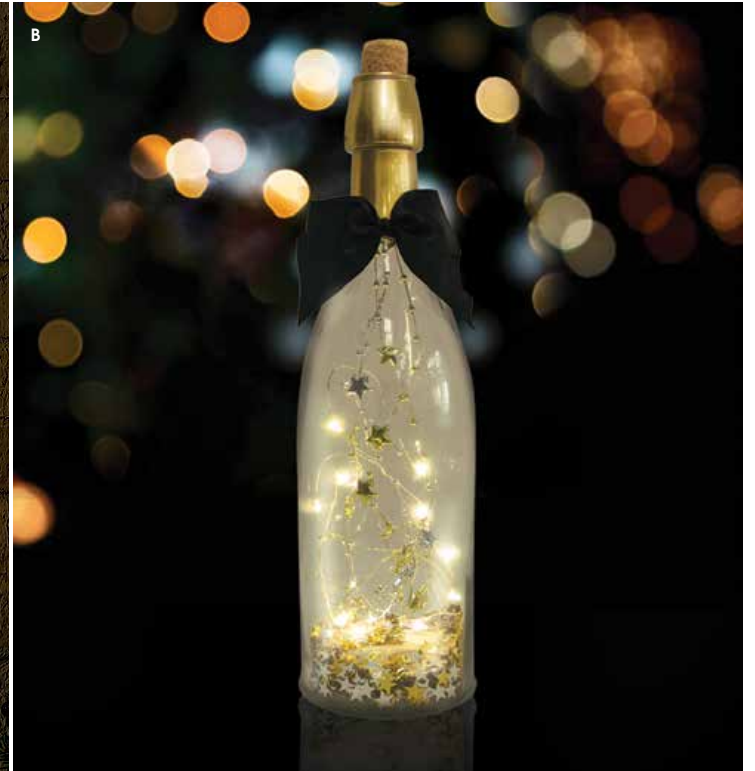

NEW YEAR'S PARTY DECOR

A. VAN08
TOASTING GLASSES NEON LIGHT
Warm White Lights
10" Width, 12" Tall
Operated by
3 x AA Batteries (not included) or USB Plug

B. VNY001
CHAMPAGNE LIGHT UP BOTTLE
Fairly Lights with Sprinkled Stars
3.5" Diameter, 12" Tall
2 x AA Batteries (not included)

C. VNY001
TOASTING CHAMPAGNE GLASSES
Motion Illusion Light
3.5" Width, 4.5" Tall
2 x CR2032 Batteries (included)

D. VNY002
CHAMPAGNE BOTTLE
Motion Illusion Light
3.25" Width, 4.5" Tall
2 x CR2032 Batteries (included)