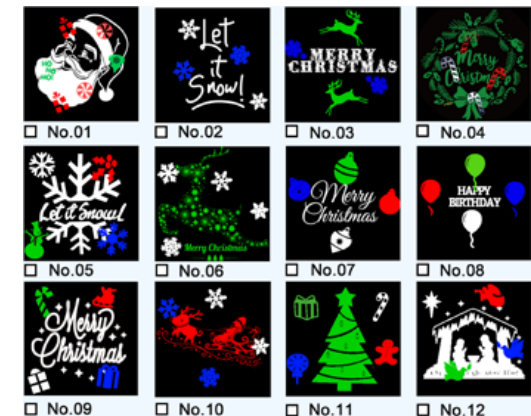

SL-MU5WXXP-C

5pcs LEDs
Included 6 slides (for More Patterns, Check out Below Options)
Power: 5W
Input: AC220-240V/110V
IP65 for the Unit, IP44 for the Adapter
UL & ETL Listed Adapter
Indoor & Outdoor Use