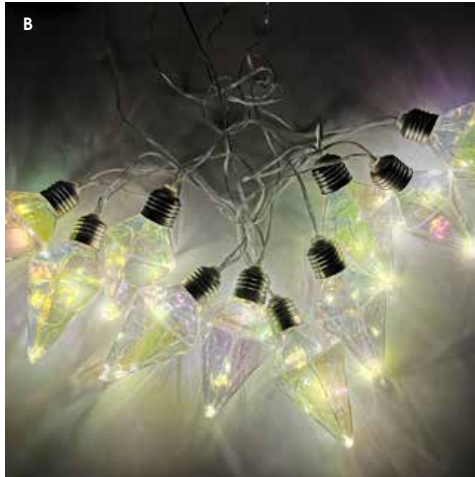

VHB01X
CHRISTMAS PROJECTION BULB
 LED Light with Christmas Patterns
 Rotating Snowflake, Snowman, Tree, Ornament
 Red, Green Blue, White LED Lights

Floor Display

STRING LIGHTS

**A. VC093
SPARKLY BULBS**
Radiate Mercury Effect
10 LED Warm White Lights
6 FT. Total Length
3 x AA Batteries (not included)
Indoor & Outdoor Use

**B. VCC100
COOKIE CUTTER**
10 LED Warm White Lights
5 FT. Total Length
2 x AA Batteries (not included)
Indoor Use Only

**C. V10060
SNOW PINE CONES**
10 LED Cool White Lights
6 FT. Total Length
3 x AA Batteries (not included)
Indoor & Outdoor Use

* Save Up to 80% on Energy Costs
* 22 Year Average Bulb Life (3hrs per a day)

SOLAR STRING LIGHTS

A. VXSL03

EDISON BULBS

10 Bulbs, 3 LEDs per a Bulb, Steady & Flash switch
2.3" Diameter, 13.12 FT. Total Length
Solar Panel: Amorphous 19.7" x 31.5"
1 x 1.2V AA 400MAH NI-MH Battery (included)