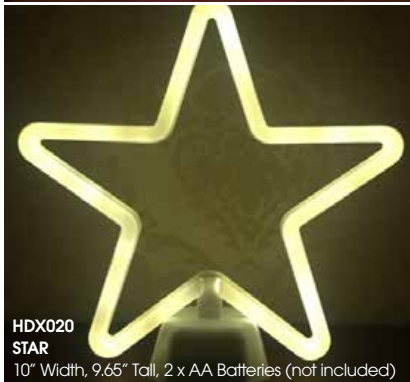

HDX018
ANGEL
9.45" Width, 11.8" Tall, 2 x AA Batteries (not included)

HDX021
CANDLE
16.5" Width, 6" Tall, 3 x AA Batteries (not included)

HDX020
STAR
10" Width, 9.65" Tall, 2 x AA Batteries (not included)