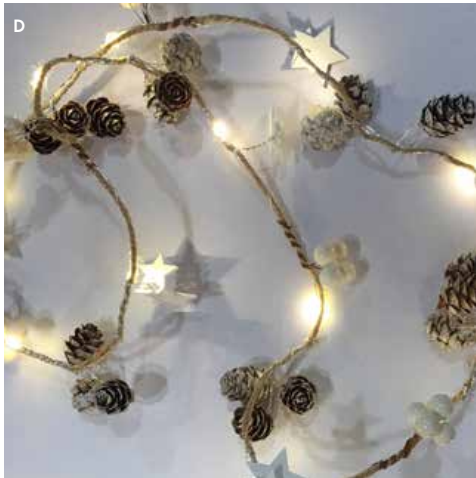

E. VXSL07

HOLIDAY BAGS

10 LED Warm White Lights
6 FT. Total Length
2 x AA Batteries (not included)

F. VXSL08

GLITTER STAR LIGHTS

10 LED Warm White Lights
6 FT. Total Length
2 x AA Batteries (not included)

COPPER WIRE STRING LIGHTS